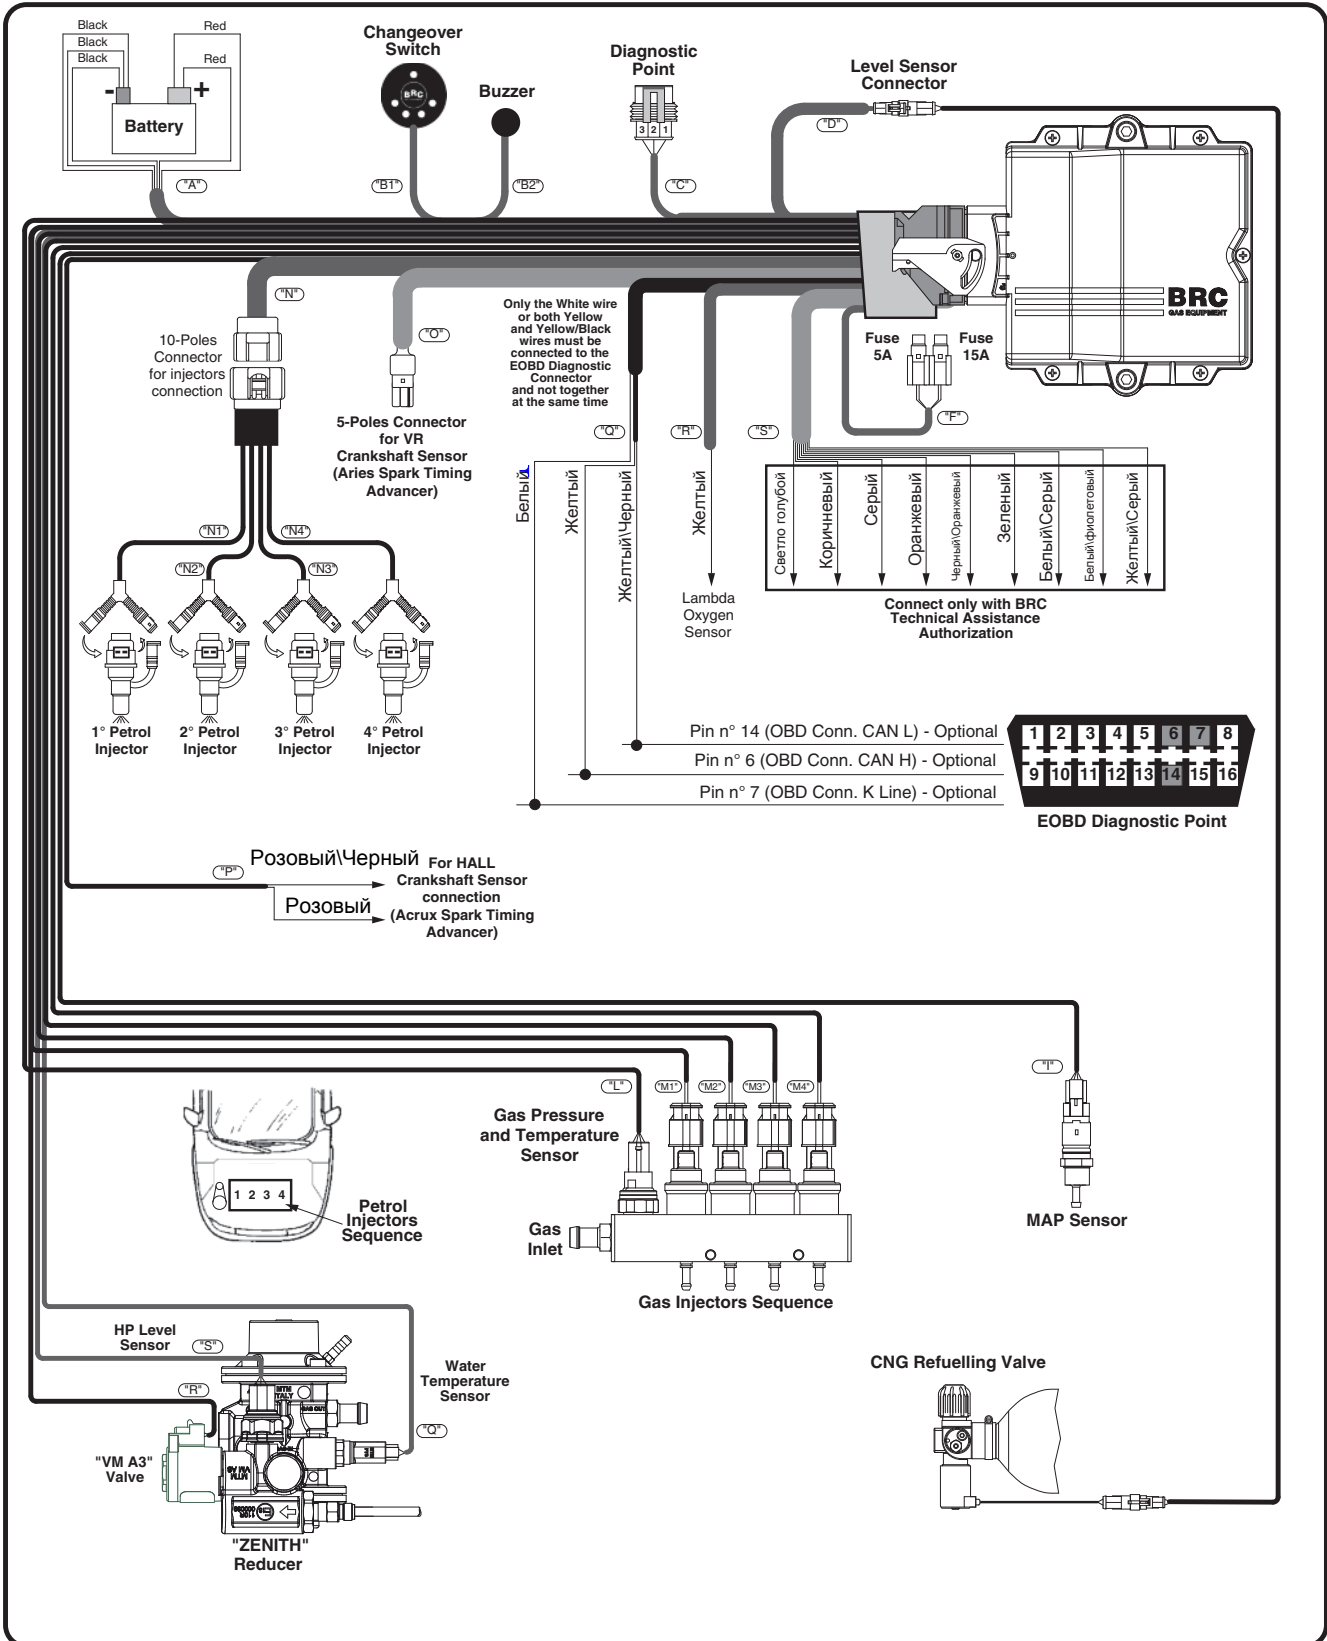

## General wiring diagram CNG SEQUENT PLUG&DRIVE MY10 with ARIES/ACRUX Internal Spark Timing Advancer

Date:	12.12.11
Diagram N°:	1
In place of diagram:	///
Draftsman:	M.P.
Signature:	

Pict. 1